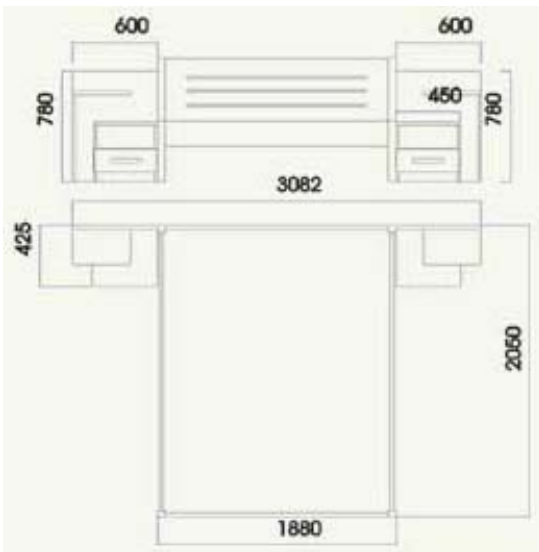

Ischia

Reinart

Mobilă modernă din lemn *masiv*

The bed Ischia has an exquisite quality and precision. In order to satisfy any wish, we manufacture this series at 8 different widths, with a length of 2 meters.

By having a height of 42 cm, it is ideal for a perfect rest.

It's much easier to start a lucky day in a more comfortable bed.

Available dimensions for the bed:

2000 x 2000, 2000 x 1800, 2000 x 1600, 2000 x 1400
2000 x 1200, 2000 x 1000, 2000 x 900, 2000 x 800

The wardrobe Ischia, with folding doors and modern sliding system, suits your needs the best. Integrally made of solid beech, this is a piece of nature within your home.

Available dimensions for the wardrobe:

1600x2203x600

2400x2203x600

3200x2203x600

When you open the drawers, the sliding system and the auto-retract mechanism sets an easiness in manoeuvring and a high reliability.

The ensemble bed shelf – bedside table present next to the bed emphasizes a combination of design and functionality.