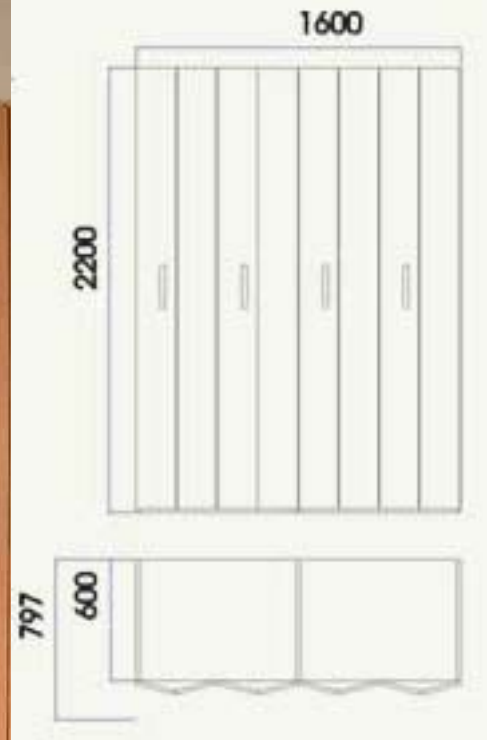

The wardrobe Ischia, with folding doors and modern sliding system, suits your needs the best. Integrally made of solid beech, this is a piece of nature within your home.

Available dimensions for the wardrobe:

1600x2203x600

2400x2203x600

3200x2203x600